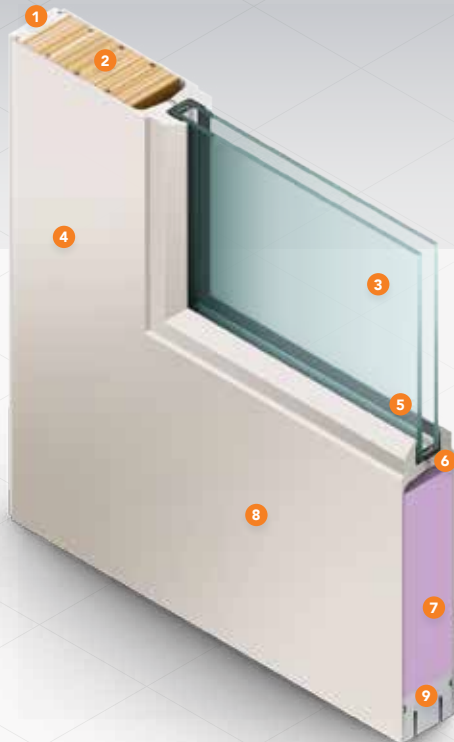

FEATURES & BENEFITS

1. 1 COMPOSITE STILE CAP
2. 2 FULL LENGTH LVL (*Hinge & Strike side, for extra rigidity*)
3. 3 INSULATED ¾" GLASS (*LoE 272*)
4. 4 COMPRESSION MOLDED FIBERGLASS SKIN
5. 5 LEAK PROTECTION GLAZING TAPE
6. 6 INTEGRALLY MOLDED GLASS STOP
7. 7 HIGH INSULATION RIGID FOAM
8. 8 ADA COMPLIANT BOTTOM RAIL
9. 9 COMPOSITE BOTTOM CAP