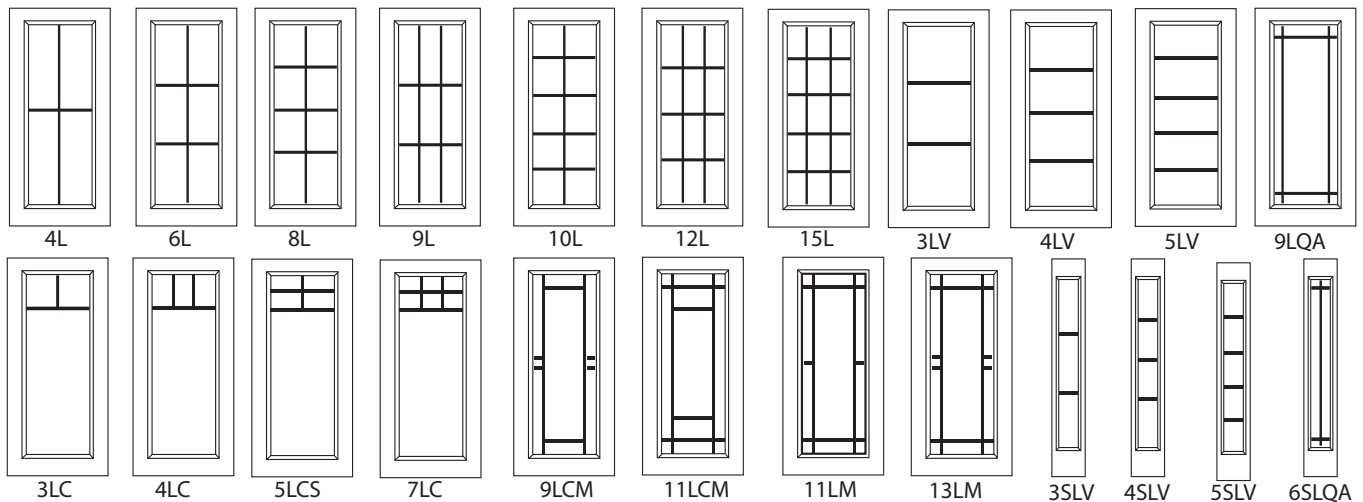

FIBERGLASS DOOR AND SIDELITE SDL CONFIGURATIONS