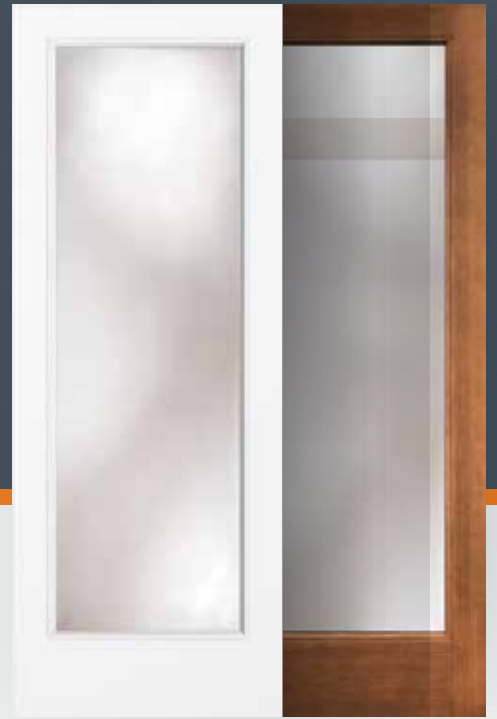

DIRECT GLAZED NOVA SERIES

NOVA SERIES

DIRECT GLAZED
6'8" or 8'0" FULL LITE DOOR

AVAILABLE WIDTHS*
2'8" • 2'10" • 3'0"

*Indicates 6'8" widths. Fewer widths available in 8'0".

Our Nova Series features direct glazed glass that creates a seamless and elegant design. The large pane glass (LoE 272) allows the most amount of light into your home. Nova comes in a craftsman profile and is currently available in Smooth and Fir Grain.

DRS1DL / 1D80L

DRF1DL / 1D80L