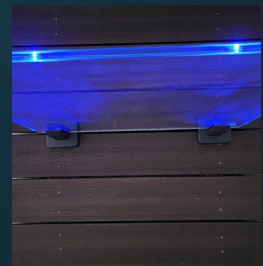

Displays Available