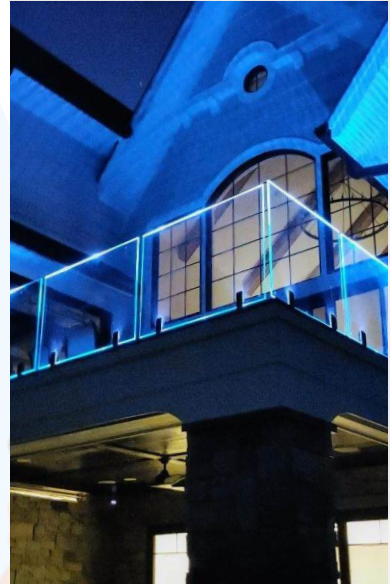

Brought to you by Spartan Railing LLC

IG
RAILING™
ILLUMINATED GLASS RAILING

BRINGING GLASS TO LIFE™

we created a

Style

that others failed to see

frameless glass railings
illuminated.

day or *night*

ICC
EVALUATION
SERVICE®

Our patented spigots have been certified by ICC and NATA, world recognized accreditation bodies.

IG Railing Connectors

- Made of 316 stainless steel.
- IG Railing connectors are substantial to support glass to glass connections in lineal, corner and post or wall connections.
- Available in polished stainless steel and matte black.
- Top Rail: In-line, end, and corner connections available. 3 meter lengths.
- 25 Year Limited Warranty.

BRINGING GLASS TO LIFE™

Why IG Railing?

- **Patented system:** IG Railing is the only spigot that can be illuminated with a removable LED light globe.
- **ICC TESTED:** Certified with ICC ESR-4816.
- **Fast Quotes & 3D Layouts:** Configuration app and 3D layout tools for ease of accurate estimating, bill of material, and layout design for contractors.
- **Jaw-Dropping Beauty:** Minimalist design allows sole focus on the view and is a complement to every architectural style.
- **Advocacy:** Distributors, lumberyards, contractors, and homeowners are beyond satisfied with our product and team performance.

Resources:

YouTube - "[Illuminated Balustrade](#)" channel

Displays Available

Brought to you by Spartan Railing LLC

IG RAILING™

ILLUMINATED GLASS RAILING

For additional information: info@IGrailing.com

www.IGrailing.com