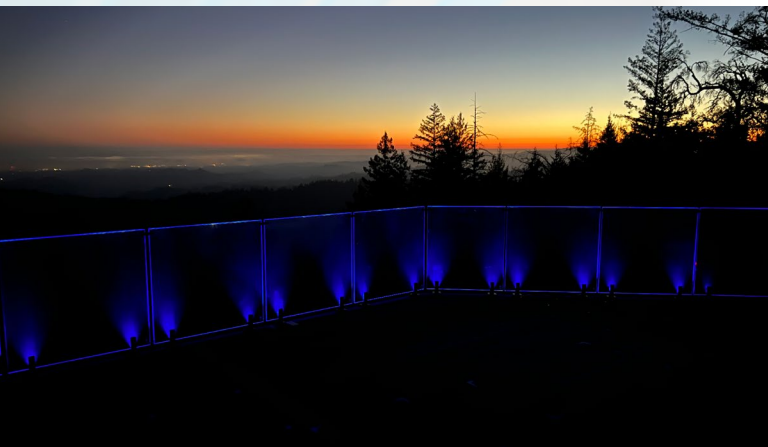

IG Railing Spigots

Polished
Stainless Steel

Matte Black

- 2205 duplex stainless steel.
- Spigot walls are engineered with Honeycomb Technology™ for unparalleled strength.
- Integrated LED core in the base of spigot for simple light installation and replacement .
- Surface mount installation (top down).
- Matching cover plate made of 316 stainless steel.
- Stainless steel reinforced shim plate to disperse the load of contact.
- 4mm hex head machine screws for tightening glass.
- 25 Year Limited Warranty.

ICC
EVALUATION
SERVICE®

Our patented spigots have been certified by ICC and NATA, world recognized accreditation bodies.

IG Railing Connectors

- Made of 316 stainless steel.
- IG Railing connectors are substantial to support glass to glass connections in lineal, corner and post or wall connections.
- Available in polished stainless steel and matte black.
- Top Rail: In-line, end, and corner connections available. 3 meter lengths.
- 25 Year Limited Warranty.

TOP RAIL
Matte Black or Polished Stainless Steel

180-DEGREE GLASS CLAMP
Matte Black or Polished Stainless Steel

ADJUSTABLE GLASS CLAMP
Matte Black or Polished Stainless Steel

D - GLASS CLAMP
Matte Black or Polished Stainless Steel

IG Railing Glass

1/2" tempered glass for 36" & 42" rail heights available.

- **Glass Widths:** 24", 36", 39", 42", 45", 48", 54".
- **Low Iron Glass:** Stunningly clear because it contains less than 1/10 of the iron present in typical clear glass. Grade A low iron is the only warranted glass to be used.
- **Dramatic Edge:** We offer a proprietary "blue moon" colored edge for safety during daylight hours and enhanced color by night.
- **Customization:** Possible with glass etching services and glass etch acrylics to personalize or logo individual projects.