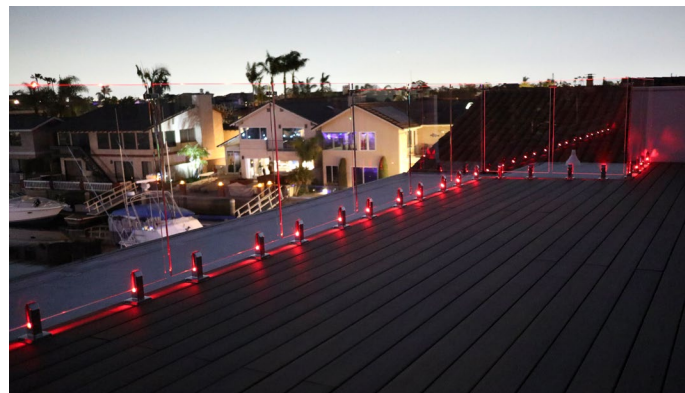

BRINGING GLASS TO LIFE™

Why IG Railing?

- **Patented system:** IG Railing is the only spigot that can be illuminated with a removable LED light globe.
- **ICC TESTED:** Certified with ICC ESR-4816.
- **Fast Quotes & 3D Layouts:** Configuration app and 3D layout tools for ease of accurate estimating, bill of material, and layout design for contractors.
- **Jaw-Dropping Beauty:** Minimalist design allows sole focus on the view and is a complement to every architectural style.
- **Advocacy:** Distributors, lumberyards, contractors, and homeowners are beyond satisfied with our product and team performance.